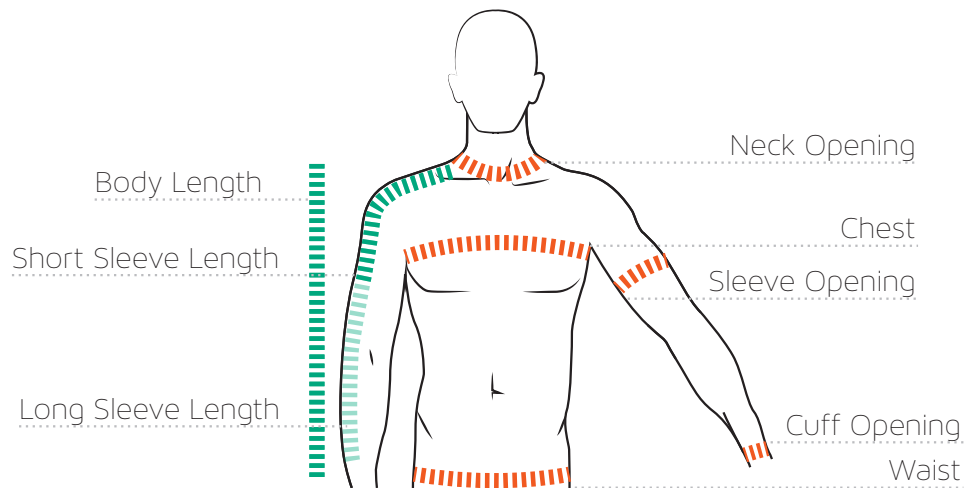

# RELAXED FIT | CYCLE JERSEY

REGULAR-FIT  
Not contoured, yet not oversized

## FIT GUIDE

SIZE (cm)	XS	Small	Medium	Large	XL	2XL	3XL	4XL	5XL
Chest (1/2)	51	53	54	56	60	62	64	66	68
Body Length	66	68	72	74	75	78	79	80	81
Neck Opening (1/2)	16.5	16.5	16.5	17	17.5	18.5	19	19.5	20
Waist (1/2)	50	52	53	55	59	61	63	65	67
Short Sleeve Length	34	34.5	36	37.5	39	40.5	41	41.5	42
Sleeve Opening (1/2)	16	16	16.5	17	17.5	17.5	18	18	18
Long Sleeve Length	76	77	78.5	79.5	81.5	82	82.5	83	83.5
Cuff Opening (1/2)	10	10	10.5	10.5	11	11.5	12	12	12.5

measurement tolerance +/- 2cm