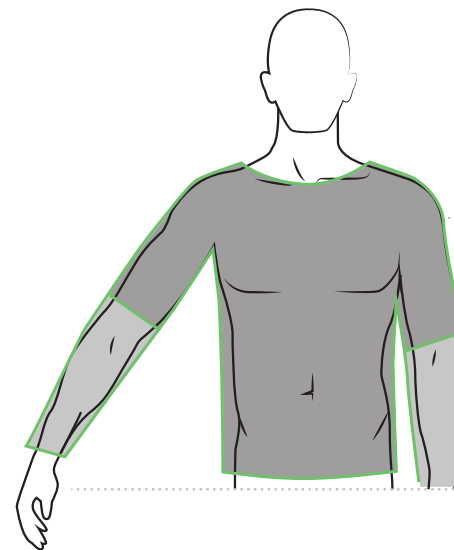

# RELAXED FIT | CYCLE JERSEY

REGULAR-FIT  
Not contoured, yet not oversized

## FIT GUIDE

SIZE (cm)	XS	Small	Medium	Large	XL	2XL	3XL	4XL	5XL
Chest (1/2)	51	53	54	56	60	62	64	66	68
Body Length	66	68	72	74	75	78	79	80	81
Neck Opening (1/2)	16.5	16.5	16.5	17	17.5	18.5	19	19.5	20
Waist (1/2)	50	52	53	55	59	61	63	65	67
Short Sleeve Length	34	34.5	36	37.5	39	40.5	41	41.5	42
Sleeve Opening (1/2)	16	16	16.5	17	17.5	17.5	18	18	18
Long Sleeve Length	76	77	78.5	79.5	81.5	82	82.5	83	83.5
Cuff Opening (1/2)	10	10	10.5	10.5	11	11.5	12	12	12.5

measurement tolerance +/- 2cm